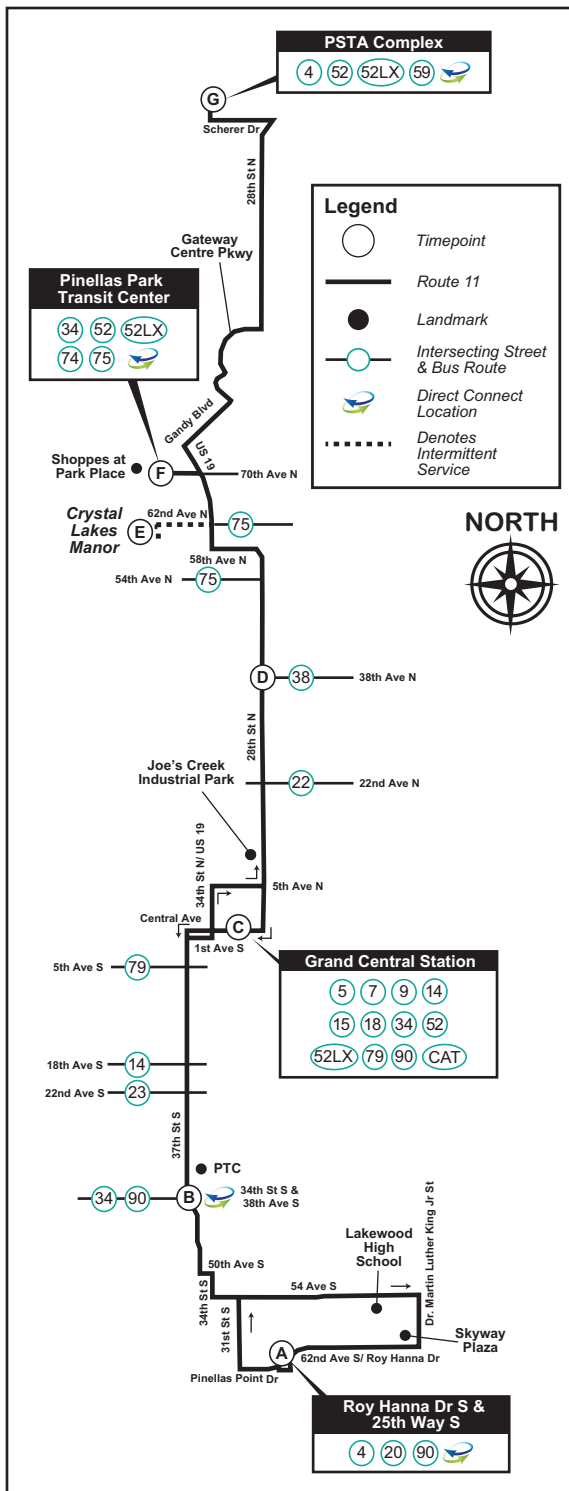

Route 11

25 WAY S & ROY HANNA DR TO PSTA FACILITY 34 ST and PINELLAS PARK TRANSIT CENTER

MONDAY - FRIDAY

(A) 25 Way S & Roy Hanna Dr	(B) 37 St S & 38 Ave S	(C) Grand Central Station	(D) 28 St N & 38 Ave N	(E) Crystal Lakes Manor	(F) Pinellas Park Transit Center	(G) PSTA Facility 34 St N
6:16 AM	6:25	6:45	6:57	–	7:11	7:31
7:16	7:25	7:45	7:57	–	8:11	8:31
8:16	8:25	8:45	8:57	9:10	9:23	9:43
9:16	9:25	9:45	9:58	–	10:16	10:33
10:15	10:25	10:45	10:58	11:11	11:24	11:41
11:15	11:25	11:45	11:58	–	12:16	12:40
12:15 PM	12:25	12:45	12:57	1:10	1:23	1:47
1:15	1:25	1:45	1:57	–	2:14	2:32
2:16	2:26	2:45	2:58	3:11	3:24	3:42
3:16	3:26	3:45	3:58	–	4:12	4:26
4:17	4:26	4:45	4:58	5:11	5:21	5:35
5:17	5:26	5:45	5:58	–	6:10	6:24

PSTA FACILITY 34 ST and PINELLAS PARK TRANSIT CENTER TO 25 WAY S & ROY HANNA DR

MONDAY - FRIDAY

(G) PSTA Facility 34 St N	(F) Pinellas Park Transit Center	(E) Crystal Lakes Manor	(D) 28 St N & 38 Ave N	(C) Grand Central Station	(B) 37 St S & 38 Ave S	(A) 25 Way S & Roy Hanna Dr
–	–	–	–	–	5:55 *	6:15
–	–	–	6:25	6:44	6:55	7:13
–	–	–	6:58	7:17	7:28	7:46
8:20 AM	8:38	8:46	9:00	9:19	9:30	9:48
9:23	9:41	–	9:54	10:13	10:24	10:42
10:19	10:37	10:45	10:59	11:18	11:29	11:47
11:26	11:44	–	11:58	12:18	12:30	12:50
12:15 PM	12:35	12:43	12:57	1:17	1:29	1:49
1:23	1:43	–	1:58	2:18	2:30	2:50
2:16	2:36	2:44	2:58	3:18	3:30	3:50
3:23	3:43	–	3:58	4:18	4:30	4:49
4:17	4:37	4:45	4:59	5:18	5:29	5:48
5:25	5:44	–	5:59	6:18	6:29	6:48
6:18	6:37	6:45	6:59	7:18	7:29	7:48

* - This trip starts at 37 St S & 18 Ave S at 5:50 AM

♿ - Wheelchair service provided on all trips

Effective 10-17-21

TIMES SHOWN ARE SCHEDULED BUT MAY VARY DUE TO TRAFFIC CONDITIONS, WEATHER OR UNFORESEEN EVENTS.

X - This trip starts at 37 St S & 18 Ave S at 6:49 AM on Saturday only.

Effective 10-17-21

♿ - Wheelchair service provided on all trips

TIMES SHOWN ARE SCHEDULED BUT MAY VARY DUE TO TRAFFIC CONDITIONS, WEATHER OR UNFORESEEN EVENTS.