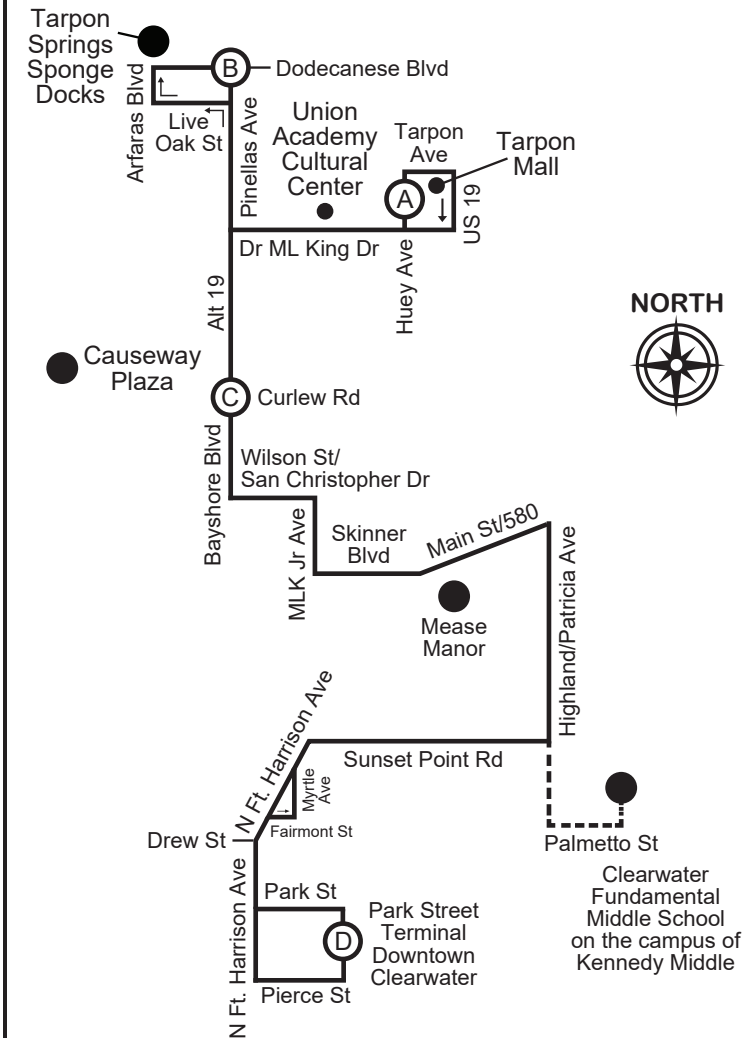

Route 66 Limited Stop (66L)

TARPON SPRINGS TO PARK STREET TERMINAL

MONDAY - FRIDAY

(No Saturday, Sunday/Holiday Service)

(A)	(B)	(C)	(D)
Huey Ave & Tarpon Ave	Pinellas Ave & Dodecanese Blvd	Alt 19 & Curlew Rd	Clearwater Fundamental Middle School
7:10 #	–	7:30 #	7:55 #
7:10	–	7:30	7:55 #
			Park Street Terminal

PARK STREET TERMINAL TO TARPON SPRINGS

MONDAY - FRIDAY

(No Saturday, Sunday/Holiday Service)

(D)	(C)	(B)	(A)
Park Street Terminal	Clearwater Fundamental Middle School	Alt 19 & Curlew Rd	Pinellas Ave & Dodecanese Blvd
2:35 #	2:55 #	3:15 #	–
2:35	2:55 #	3:15	–
			Huey Ave & Tarpon Ave

- These trips serve Clearwater Fundamental Middle School at 7:55 AM and 2:55 PM when school is in session ONLY.

Effective 10-17-21

* - Bus turns around and returns to Park Street Terminal traveling north to Tarpon Springs.

This route is complemented by more frequent service on the Jolley Trolley Coastal Route. Please visit www.clearwaterjolleytrolley.com for route information.

♿ - Wheelchair Service Provided On All Trips

TIMES SHOWN ARE SCHEDULED BUT MAY VARY DUE TO TRAFFIC CONDITIONS, WEATHER OR UNFORESEEN EVENTS.

LEGEND

1. Timepoint; see scheduled times. Board at bus stop signs located frequently along the route.
   - Landmark
   - --- Denotes Intermittent Service
2. Note: Map not to scale