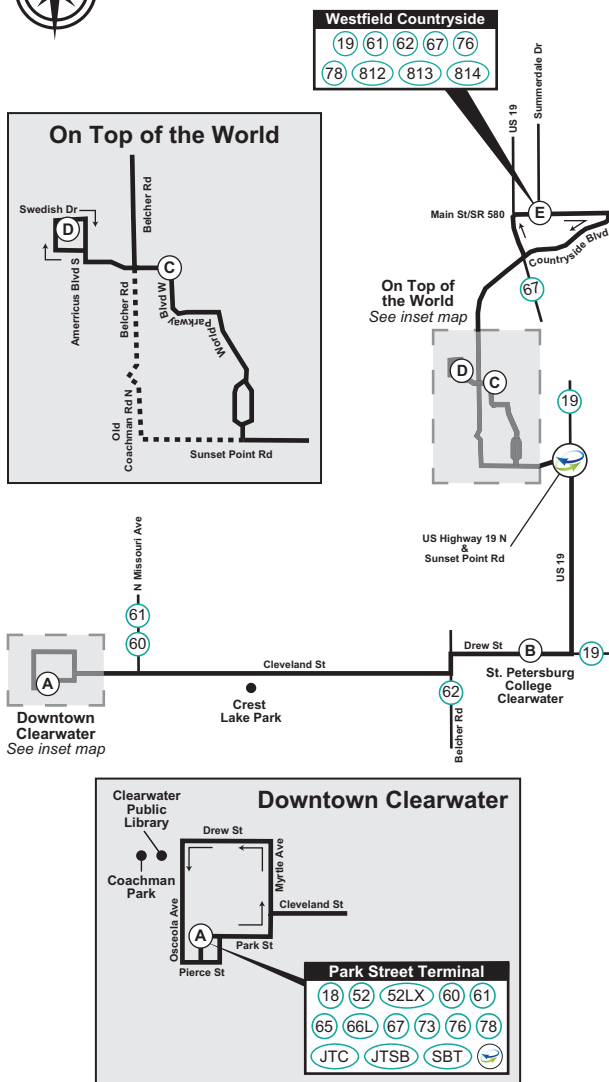

NORTH

Legend

- Timepoint
- Route 76
- Landmark
- Intersecting Street & Bus Route
- Direct Connect Location

Route 76

PARK STREET TERMINAL TO WESTFIELD COUNTRYSIDE MONDAY - FRIDAY

(A)	(B)	(C)	(D)	(E)
Park Street Terminal	St. Petersburg College	On Top of the World East	On Top of the World West	Westfield Countryside
7:15 AM	7:30	7:44	7:49	7:57
8:15	8:30	8:44	8:49	8:57
9:15	9:30	9:45	9:50	9:59
10:15	10:30	10:45	10:50	10:59
11:15	11:30	11:45	11:50	11:59
12:15 PM	12:30	12:45	12:50	12:59
1:15	1:30	1:45	1:50	1:59
2:15	2:30	2:45	2:50	2:59
3:15	3:30	3:45	3:50	3:59
4:15	4:30	4:45	4:50	4:59
5:15	5:30	5:43	5:48	5:56
6:15	6:30	–	–	6:48

WESTFIELD COUNTRYSIDE TO PARK STREET TERMINAL MONDAY - FRIDAY

(E)	(D)	(C)	(B)	(A)
Westfield Countryside	On Top of the World West	On Top of the World East	St. Petersburg College	Park Street Terminal
7:00 AM	7:11	7:16	7:25	7:46
8:05	8:16	8:21	8:30	8:51
9:05	9:16	9:21	9:30	9:51
10:05	10:16	10:21	10:30	10:51
11:05	11:16	11:21	11:30	11:51
12:05 PM	12:16	12:21	12:30	12:51
1:05	1:16	1:21	1:30	1:51
2:05	2:16	2:21	2:30	2:51
3:05	3:16	3:21	3:30	3:51
4:05	4:16	4:21	4:30	4:51
5:05	5:16	5:21	5:30	5:50
6:05	6:16	6:21	6:30	6:50

SATURDAY (NO SUNDAY/HOLIDAY SERVICE)

(E)	(D)	(C)	(B)	(A)
Westfield Countryside	On Top of the World West	On Top of the World East	St. Petersburg College	Park Street Terminal
7:00 AM	7:12	7:17	7:25	7:55
8:05	8:17	8:22	8:30	9:00
9:05	9:17	9:22	9:30	10:00
10:05	10:17	10:22	10:30	11:00
11:05	11:17	11:22	11:30	12:00
12:05 PM	12:17	12:22	12:30	1:00
1:05	1:17	1:22	1:30	2:00
2:05	2:17	2:22	2:30	3:00
3:05	3:17	3:22	3:30	4:00
4:05	4:17	4:22	4:30	5:00
5:05	5:17	5:22	5:30	6:00
6:05	6:17	6:22	6:30	7:00