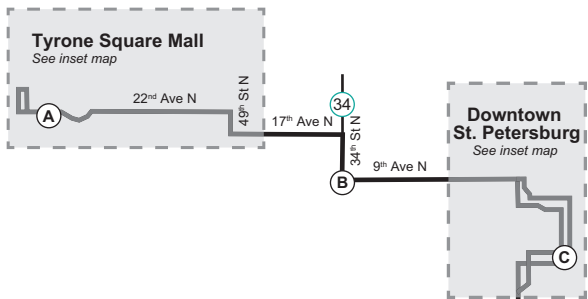

SATURDAY

(A)	(B)	(C)	(D)	(E)	(E)	(D)	(C)	(B)	(A)
Tyrone Square Mall	34 St N & 9 Ave	4 St N & 3 Ave S	MLK & 22 Ave	25 Way S & Roy Hanna Dr S	25 Way S & Roy Hanna Dr S	MLK & 22 Ave	3 St S & 3 Ave S	34 St N & 9 Ave	Tyrone Square Mall
-	-	-	-	-	5:25 AM	5:35	5:45	5:55	6:15
-	-	-	-	-	6:20	6:30	6:40	6:50	7:10
6:20 AM	6:35	6:45	6:55	7:15	7:20	7:30	7:40	7:50	8:10
7:20	7:35	7:45	7:55	8:15	8:20	8:30	8:40	8:50	9:10
8:20	8:35	8:45	8:55	9:15	9:20	9:30	9:40	9:50	10:10
9:20	9:35	9:45	9:55	10:15	10:20	10:30	10:40	10:50	11:10
10:20	10:35	10:45	10:55	11:15	11:20	11:30	11:40	11:50	12:10
11:20	11:35	11:45	11:55	12:15	12:20 PM	12:30	12:40	12:50	1:10
12:20 PM	12:35	12:45	12:55	1:15	1:20	1:30	1:40	1:50	2:10
1:20	1:35	1:45	1:55	2:15	2:20	2:30	2:40	2:50	3:10
2:20	2:35	2:45	2:55	3:15	3:20	3:30	3:40	3:50	4:10
3:20	3:35	3:45	3:55	4:15	4:20	4:30	4:40	4:50	5:10
4:20	4:35	4:45	4:55	5:15	5:20	5:30	5:40	5:50	6:10
5:20	5:35	5:45	5:55	6:15	6:20	6:30	6:40	6:50	7:05
6:20	6:35	6:45	6:55	7:10	-	-	-	-	-

♿ - Wheelchair Service Provided On All Trips

Effective 10-17-21

TIMES SHOWN ARE SCHEDULED BUT MAY VARY DUE TO TRAFFIC CONDITIONS, WEATHER OR UNFORESEEN EVENTS.

Legend

- Timepoint
- Route 20
- Landmark
- Intersecting Street & Bus Route
- ♿ Direct Connect Location