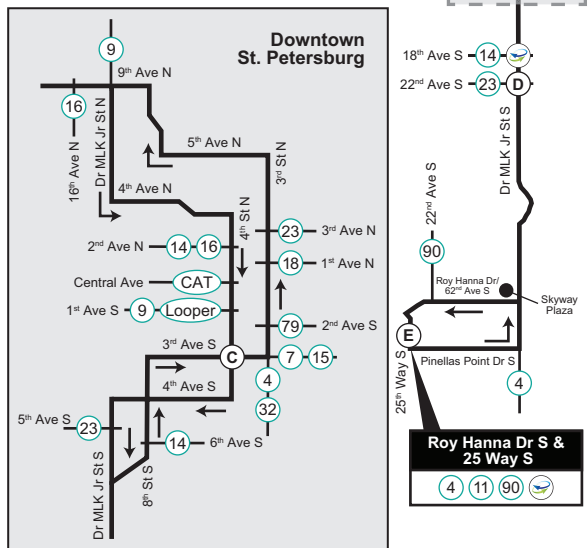

SATURDAY

(A)	(B)	(C)	(D)	(E)	(E)	(D)	(C)	(B)	(A)
Tyrone Square Mall	34 St N & 9 Ave	4 St N & 3 Ave S	MLK & 22 Ave	25 Way S & Roy Hanna Dr S	25 Way S & Roy Hanna Dr S	MLK & 22 Ave	3 St S & 3 Ave S	34 St N & 9 Ave	Tyrone Square Mall
-	-	-	-	-	5:25 AM	5:35	5:45	5:55	6:15
-	-	-	-	-	6:20	6:30	6:40	6:50	7:10
6:20 AM	6:35	6:45	6:55	7:15	7:20	7:30	7:40	7:50	8:10
7:20	7:35	7:45	7:55	8:15	8:20	8:30	8:40	8:50	9:10
8:20	8:35	8:45	8:55	9:15	9:20	9:30	9:40	9:50	10:10
9:20	9:35	9:45	9:55	10:15	10:20	10:30	10:40	10:50	11:10
10:20	10:35	10:45	10:55	11:15	11:20	11:30	11:40	11:50	12:10
11:20	11:35	11:45	11:55	12:15	12:20 PM	12:30	12:40	12:50	1:10
12:20 PM	12:35	12:45	12:55	1:15	1:20	1:30	1:40	1:50	2:10
1:20	1:35	1:45	1:55	2:15	2:20	2:30	2:40	2:50	3:10
2:20	2:35	2:45	2:55	3:15	3:20	3:30	3:40	3:50	4:10
3:20	3:35	3:45	3:55	4:15	4:20	4:30	4:40	4:50	5:10
4:20	4:35	4:45	4:55	5:15	5:20	5:30	5:40	5:50	6:10
5:20	5:35	5:45	5:55	6:15	6:20	6:30	6:40	6:50	7:05
6:20	6:35	6:45	6:55	7:10	-	-	-	-	-

♿ - Wheelchair Service Provided On All Trips

Effective 10-17-21

TIMES SHOWN ARE SCHEDULED BUT MAY VARY DUE TO TRAFFIC CONDITIONS, WEATHER OR UNFORESEEN EVENTS.

Legend

- Timepoint
- Route 20
- Landmark
- Intersecting Street & Bus Route
- ♿ Direct Connect Location