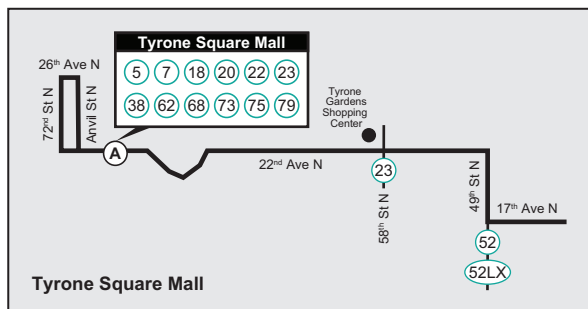

SATURDAY

(A)	(B)	(C)	(D)	(E)	(E)	(D)	(C)	(B)	(A)
Tyrone Square Mall	34 St N & 9 Ave	4 St N & 3 Ave S	MLK & 22 Ave	25 Way S & Roy Hanna Dr S	25 Way S & Roy Hanna Dr S	MLK & 22 Ave	3 St S & 3 Ave S	34 St N & 9 Ave	Tyrone Square Mall
-	-	-	-	-	5:25 AM	5:35	5:45	5:55	6:15
-	-	-	-	-	6:20	6:30	6:40	6:50	7:10
6:20 AM	6:35	6:45	6:55	7:15	7:20	7:30	7:40	7:50	8:10
7:20	7:35	7:45	7:55	8:15	8:20	8:30	8:40	8:50	9:10
8:20	8:35	8:45	8:55	9:15	9:20	9:30	9:40	9:50	10:10
9:20	9:35	9:45	9:55	10:15	10:20	10:30	10:40	10:50	11:10
10:20	10:35	10:45	10:55	11:15	11:20	11:30	11:40	11:50	12:10
11:20	11:35	11:45	11:55	12:15	12:20 PM	12:30	12:40	12:50	1:10
12:20 PM	12:35	12:45	12:55	1:15	1:20	1:30	1:40	1:50	2:10
1:20	1:35	1:45	1:55	2:15	2:20	2:30	2:40	2:50	3:10
2:20	2:35	2:45	2:55	3:15	3:20	3:30	3:40	3:50	4:10
3:20	3:35	3:45	3:55	4:15	4:20	4:30	4:40	4:50	5:10
4:20	4:35	4:45	4:55	5:15	5:20	5:30	5:40	5:50	6:10
5:20	5:35	5:45	5:55	6:15	6:20	6:30	6:40	6:50	7:05
6:20	6:35	6:45	6:55	7:10	-	-	-	-	-

♿ - Wheelchair Service Provided On All Trips

Effective 10-17-21

TIMES SHOWN ARE SCHEDULED BUT MAY VARY DUE TO TRAFFIC CONDITIONS, WEATHER OR UNFORESEEN EVENTS.

Legend

- Timepoint
- Route 20
- Landmark
- Intersecting Street & Bus Route
- ♿ Direct Connect Location