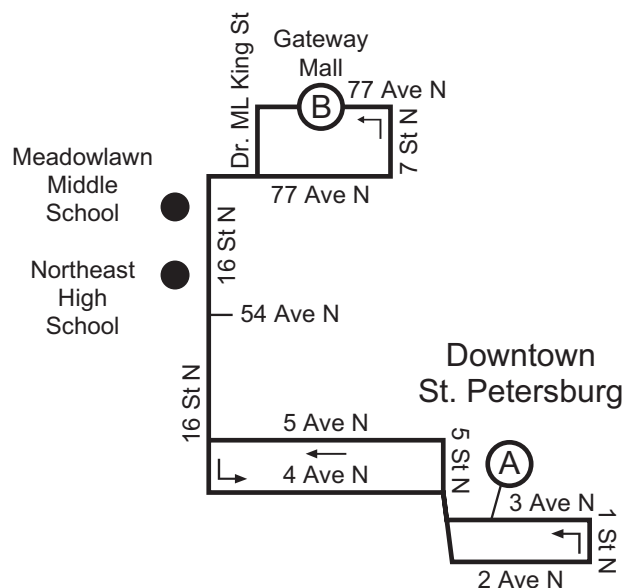

LEGEND

○ Timepoint; see scheduled times.
Board at bus stop signs located frequently along the route.

● Landmark

Note: Map not to scale

Route 16

DOWNTOWN ST. PETERSBURG TO GATEWAY MALL

MONDAY - FRIDAY

SATURDAY

(A) 3 Ave N & 4 St N	(B) Gateway Mall	(B) Gateway Mall	(A) 3 Ave N & 4 St N
6:15 AM	6:40	7:00 AM	7:30
7:20	7:45	8:00	8:35
8:20	8:45	9:00	9:35
9:20	9:45	10:00	10:35
10:20	10:45	11:00	11:35
11:20	11:45	12:00 PM	12:35
12:20 PM	12:45	1:00	1:35
1:20	1:45	2:00	2:35
2:20	2:45	3:00	3:35
3:20	3:45	4:00	4:35
4:20	4:45	5:00	5:35
5:20	5:45	6:00	6:35
6:20	6:45	6:50	7:20

(A) 3 Ave N & 4 St N	(B) Gateway Mall	(B) Gateway Mall	(A) 3 Ave N & 4 St N
6:20 AM	6:45	6:45 AM	7:10
7:15	7:40	7:50	8:20
8:25	8:50	8:55	9:25
9:30	9:55	10:00	10:30
10:35	11:00	11:05	11:35
11:40	12:05	12:10 PM	12:40
12:45 PM	1:10	1:15	1:45
1:50	2:15	2:20	2:50
2:55	3:20	3:25	3:55
4:00	4:25	4:30	5:00
5:05	5:30	5:35	6:05
6:10	6:35	6:40	7:10
–	–	–	–

SUNDAY & HOLIDAYS

(A) 3 Ave N & 4 St N	(B) Gateway Mall	(B) Gateway Mall	(A) 3 Ave N & 4 St N
8:15 AM	8:40	8:50 AM	9:20
9:20	9:45	9:55	10:25
10:25	10:50	11:00	11:30
11:30	11:55	12:05 PM	12:35
12:35 PM	1:00	1:10	1:40
1:40	2:05	2:15	2:45
2:45	3:10	3:30	3:50
3:50	4:15	4:25	4:55
4:55	5:20	5:30	6:00
6:00	6:25	6:35	7:00