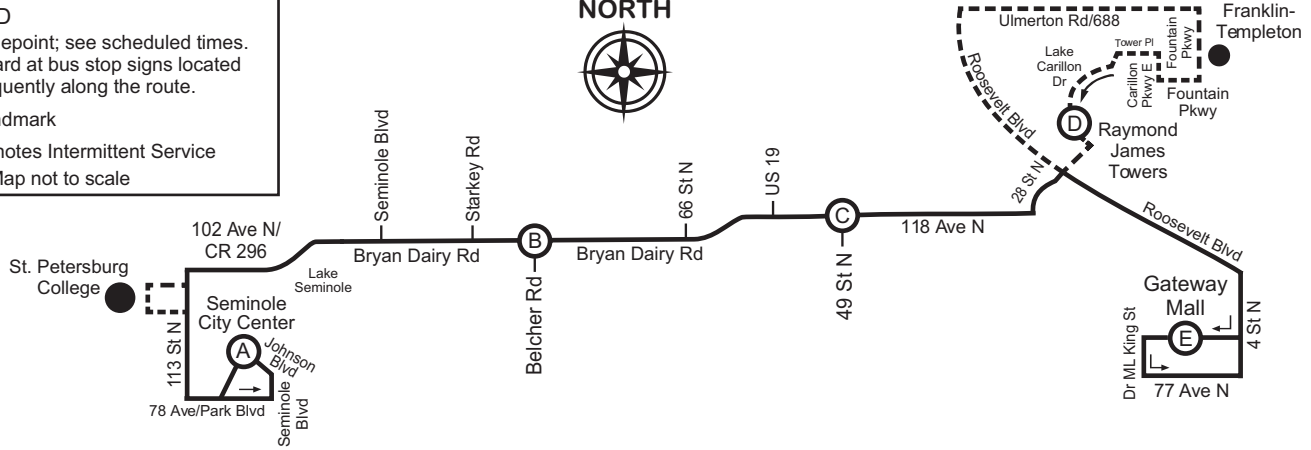

LEGEND

- Timepoint; see scheduled times.
Board at bus stop signs located frequently along the route.
- Landmark
- Denotes Intermittent Service

NOTE: Map not to scale

Route 58

SEMINOLE CITY CENTER TO GATEWAY MALL

MONDAY - FRIDAY

(NO SATURDAY, SUNDAY OR HOLIDAY SERVICE)

Route 58

GATEWAY MALL TO SEMINOLE CITY CENTER

MONDAY - FRIDAY

(NO SATURDAY, SUNDAY OR HOLIDAY SERVICE)

(A) Seminole City Center	(B) Bryan Dairy & Belcher Rd	(C) 118 Ave N & 49 St N	(D) Raymond Jes Towers	(E) Gateway Mall	(E) Gateway Mall	(D) Raymond Jes Towers	(C) 118 Ave N & 49 St N	(B) Bryan Dairy & Belcher Rd	(A) Seminole City Center
-	-	-	-	-	5:35 AM	5:47	5:55	6:03	6:25
5:35 AM	5:47	5:54	6:04	6:25	6:35	6:51	7:02	7:11 *	7:30
6:35	6:49	6:58	7:10	7:30	7:35	7:55	8:06	8:15 *	8:35
7:40	7:55	8:03	8:17	8:35	8:40	9:00	9:11	9:18 *	9:35
8:45	9:01	9:09	-	9:25	-	-	12:40	12:47 *	1:05
-	-	-	-	-	1:15 PM	-	1:34	1:41 *	2:05
1:15 PM	1:30	1:38	-	1:55	2:00	-	2:19	2:26 *	2:50
2:15	2:30	2:38	-	3:00	3:05	3:25	3:34	3:42 *	4:10
3:00	3:18	3:26	3:37	3:55	4:05	4:25	4:36	4:46 *	5:10
4:20	4:39	4:47	4:58	5:20	5:30	5:50	6:02	6:10 *	6:35
-	-	-	-	-	6:15	-	6:34	6:41 *	7:00
5:25	5:43	5:51	6:00	6:25	6:30	-	6:49	6:56 *	7:15
6:40	6:54	7:00	-	7:22	7:30	-	7:49	7:56 *	8:15
7:20	7:34	7:40	-	8:02	8:10	-	8:29	8:36 *	8:55
8:20	8:34	8:40	-	9:02	-	-	-	-	-

* - Serves St Petersburg College Loop These Trips

♿ - Wheelchair Service Provided On All Trips

TIMES SHOWN ARE SCHEDULED BUT MAY VARY DUE TO TRAFFIC CONDITIONS, WEATHER OR UNFORESEEN EVENTS.

Effective 2-27-22