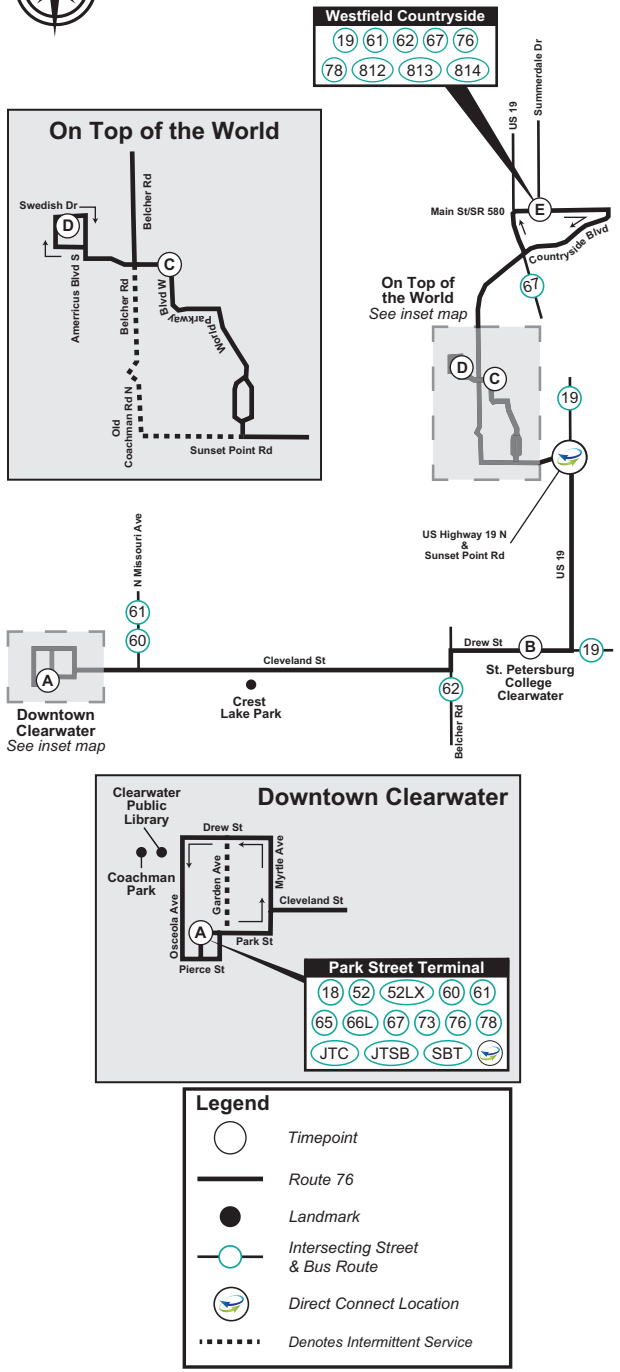

# Route 76

## PARK STREET TERMINAL TO WESTFIELD COUNTRYSIDE MONDAY - FRIDAY

(A)	(B)	(C)	(D)	(E)
Park Street Terminal	St. Petersburg College	On Top of the World East	On Top of the World West	Westfield Countryside
6:30 AM	6:45	—	—	7:03
7:15	7:30	7:44	7:49	7:57
8:15	8:30	8:44	8:49	8:57
9:15	9:30	9:45	9:50	9:59
10:15	10:30	10:45	10:50	10:59
11:15	11:30	11:45	11:50	11:59
12:15 PM	12:30	12:45	12:50	12:59
1:15	1:30	1:45	1:50	1:59
2:15	2:30	2:45	2:50	2:59
3:15	3:30	3:45	3:50	3:59
4:15	4:30	4:45	4:50	4:59
5:15	5:30	5:43	5:48	5:56
6:15	6:30	—	—	6:48

## WESTFIELD COUNTRYSIDE TO PARK STREET TERMINAL MONDAY - FRIDAY

(E)	(D)	(C)	(B)	(A)
Westfield Countryside	On Top of the World West	On Top of the World East	St. Petersburg College	Park Street Terminal
5:55 AM #	—	—	6:10 #	6:30 #
7:05 #	7:16 #	7:21 #	7:30 #	7:51 #
8:05	8:16	8:21	8:30	8:51
9:05	9:16	9:21	9:30	9:51
10:05	10:16	10:21	10:30	10:51
11:05	11:16	11:21	11:30	11:51
12:05 PM	12:16	12:21	12:30	12:51
1:05	1:16	1:21	1:30	1:51
2:05	2:16	2:21	2:30	2:51
3:05	3:16	3:21	3:30	3:51
4:05	4:16	4:21	4:30	4:51
5:05	5:16	5:21	5:30	5:50
6:05	6:16	6:21	6:30	6:50

## SATURDAY (NO SUNDAY/HOLIDAY SERVICE)

(E)	(D)	(C)	(B)	(A)
Westfield Countryside	On Top of the World West	On Top of the World East	St. Petersburg College	Park Street Terminal
7:00 AM	7:10	7:14	7:23	7:41
8:05	8:17	8:21	8:30	8:50
9:05	9:17	9:21	9:30	9:50
10:05	10:17	10:21	10:31	10:51
11:05	11:17	11:21	11:31	11:51
12:05 PM	12:17	12:21	12:31	12:51
1:05	1:17	1:21	1:31	1:51
2:05	2:17	2:21	2:31	2:51
3:05	3:17	3:21	3:31	3:50
4:05	4:16	4:20	4:30	4:49
5:05	5:16	5:20	5:30	5:49
6:05	6:16	6:20	6:29	6:48