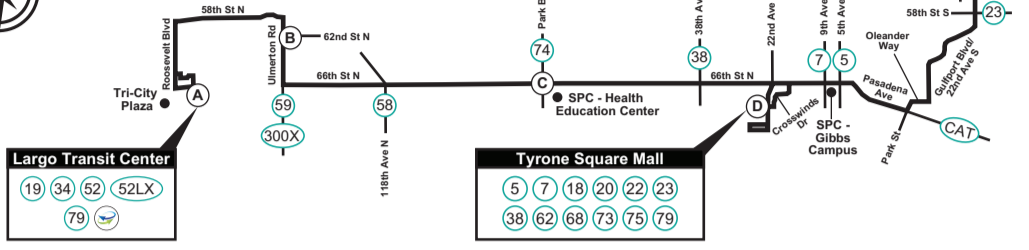

**Legend**

- Timepoint
- Route 79
- Landmark
- Intersecting Street & Bus Route
- 🚶 Direct Connect Location

## LARGO TRANSIT CENTER TO DOWNTOWN ST. PETERSBURG MONDAY - FRIDAY

(A) Largo Transit Center	(B) Ulmerton Rd & 62 St N	(C) 66 St N & Park Blvd	(D) 22 Ave N at Tyrone Mall	(E) Gulfport Blvd & 49 St S	(F) Grand Central Station	(G) 5 St N & 1 Ave N
—	5:35	5:45	6:00	6:13	6:32	6:47
5:50 AM	6:05	6:15	6:33	6:46	7:05	7:20
6:25	6:40	6:55	7:13	7:26	7:45	8:00
7:08	7:23	7:38	7:56	8:09	8:28	8:43
7:40	7:55	8:10	8:28	8:41	9:00	9:15
8:12	8:27	8:42	9:00	9:13	9:32	9:47
8:44	8:59	9:14	9:32	9:45	10:04	10:19
9:16	9:31	9:46	10:04	10:17	10:36	10:51
9:48	10:03	10:18	10:36	10:49	11:08	11:23
10:20	10:35	10:50	11:08	11:21	11:40	11:55
10:52	11:07	11:22	11:40	11:53	12:12	12:27
11:24	11:39	11:54	12:12	12:25	12:44	12:59
11:56	12:11	12:26	12:44	12:57	1:16	1:31
12:28 PM	12:43	12:58	1:16	1:29	1:48	2:03
1:00	1:15	1:30	1:48	2:01	2:20	2:35
1:32	1:47	2:02	2:20	2:33	2:52	3:07
2:04	2:19	2:34	2:52	3:05	3:24	3:39
2:36	2:51	3:06	3:24	3:37	3:56	4:11
3:08	3:23	3:38	3:56	4:09	4:28	4:43
3:40	3:55	4:10	4:28	4:41	5:00	5:15
4:12	4:27	4:42	5:00	5:13	5:32	5:47
4:44	4:59	5:14	5:32	5:45	6:04	6:19
5:16	5:31	5:46	6:04	6:17	6:36	6:51
5:48	6:03	6:18	6:36	6:49	7:08	7:23
6:20	6:35	6:50	7:08	7:21	7:40	7:52
6:52	7:07	7:22	7:40	7:53	8:10	8:22
7:25	7:40	7:55	8:10	8:23	8:40	8:52
7:57	8:12	8:27	8:42	8:55	9:12	—

## DOWNTOWN ST. PETERSBURG TO LARGO TRANSIT CENTER