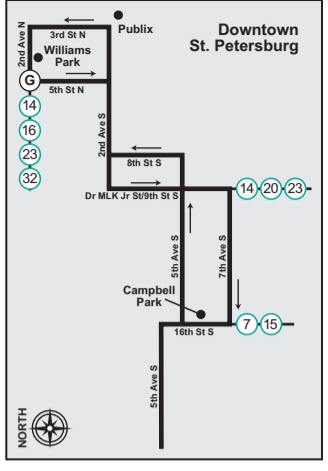

**Legend**

- Timepoint
- Route 79
- Landmark
- Intersecting Street & Bus Route
- 🚶 Direct Connect Location

## LARGO TRANSIT CENTER TO DOWNTOWN ST. PETERSBURG MONDAY - FRIDAY

(A) Largo Transit Center	(B) Ulmerton Rd & 62 St N	(C) 66 St N & Park Blvd	(D) 22 Ave N at Tyrone Mall	(E) Gulfport Blvd & 49 St S	(F) Grand Central Station	(G) 5 St N & 1 Ave N
—	5:35	5:45	6:00	6:13	6:32	6:47
5:50 AM	6:05	6:15	6:33	6:46	7:05	7:20
6:25	6:40	6:55	7:13	7:26	7:45	8:00
7:08	7:23	7:38	7:56	8:09	8:28	8:43
7:40	7:55	8:10	8:28	8:41	9:00	9:15
8:12	8:27	8:42	9:00	9:13	9:32	9:47
8:44	8:59	9:14	9:32	9:45	10:04	10:19
9:16	9:31	9:46	10:04	10:17	10:36	10:51
9:48	10:03	10:18	10:36	10:49	11:08	11:23
10:20	10:35	10:50	11:08	11:21	11:40	11:55
10:52	11:07	11:22	11:40	11:53	12:12	12:27
11:24	11:39	11:54	12:12	12:25	12:44	12:59
11:56	12:11	12:26	12:44	12:57	1:16	1:31
12:28 PM	12:43	12:58	1:16	1:29	1:48	2:03
1:00	1:15	1:30	1:48	2:01	2:20	2:35
1:32	1:47	2:02	2:20	2:33	2:52	3:07
2:04	2:19	2:34	2:52	3:05	3:24	3:39
2:36	2:51	3:06	3:24	3:37	3:56	4:11
3:08	3:23	3:38	3:56	4:09	4:28	4:43
3:40	3:55	4:10	4:28	4:41	5:00	5:15
4:12	4:27	4:42	5:00	5:13	5:32	5:47
4:44	4:59	5:14	5:32	5:45	6:04	6:19
5:16	5:31	5:46	6:04	6:17	6:36	6:51
5:48	6:03	6:18	6:36	6:49	7:08	7:23
6:20	6:35	6:50	7:08	7:21	7:40	7:52
6:52	7:07	7:22	7:40	7:53	8:10	8:22
7:25	7:40	7:55	8:10	8:23	8:40	8:52
7:57	8:12	8:27	8:42	8:55	9:12	—

# Route 79

## DOWNTOWN ST. PETERSBURG TO LARGO TRANSIT CENTER