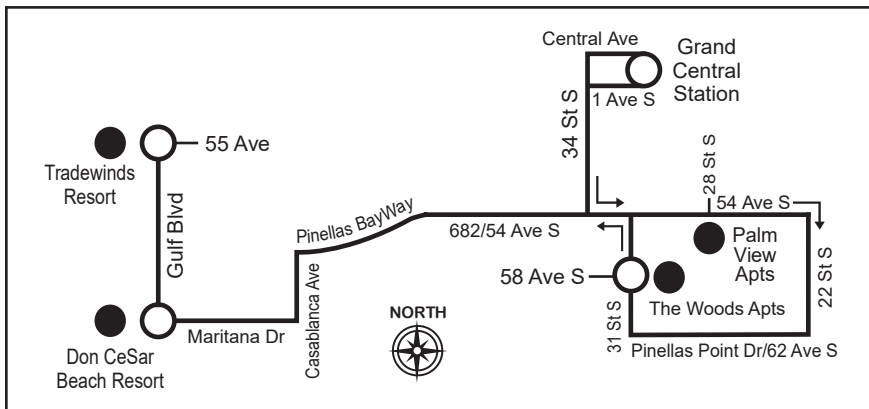

Route 90 COMMUTER SERVICE

GRAND CENTRAL STATION TO ST. PETE BEACH TO GRAND CENTRAL STATION

Serving: Grand Central Station, Palm View Apartments, The Woods Apartments, Don CeSar Beach Resort, Tradewinds Resort, St. Pete Beach, Grand Central Station

MONDAY - SUNDAY

Grand Central Station	31 St S & 58 Ave S	Gulf Blvd & Maritana Dr	Gulf Blvd & 55 Ave	Grand Central Station
7:05 AM	7:25	7:35	7:40	8:05

Route 90 COMMUTER SERVICE

GRAND CENTRAL STATION TO ST. PETE BEACH VIA PINELLAS BAYWAY

Serving: Grand Central Station, Palm View Apartments, The Woods Apartments, Don CeSar Beach Resort, Tradewinds Resort, St. Pete Beach, Grand Central Station

MONDAY - SUNDAY

Grand Central Station	Gulf Blvd & 55 Ave	Gulf Blvd & Maritana Dr	31 St S & 58 Ave S	Grand Central Station
8:20 AM	8:40	—	—	—
—	9:01	9:05	9:20	9:35

Route 90 COMMUTER SERVICE

GRAND CENTRAL STATION TO ST. PETE BEACH TO GRAND CENTRAL STATION

Serving: Grand Central Station, St. Pete Beach, Tradewinds Resort, Don CeSar Beach Resort, Palm View Apartments, The Woods Apartments, Grand Central Station