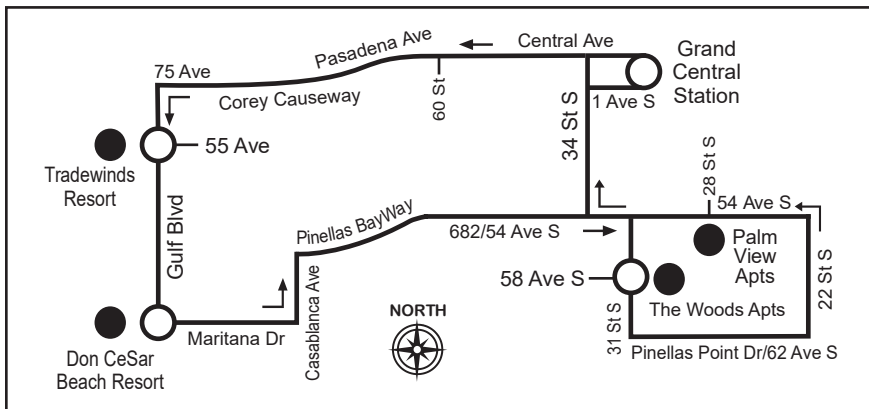

Route 90 COMMUTER SERVICE

GRAND CENTRAL STATION TO ST. PETE BEACH TO GRAND CENTRAL STATION

Serving: Grand Central Station, Palm View Apartments, The Woods Apartments, Don CeSar Beach Resort, Tradewinds Resort, St. Pete Beach, Grand Central Station

MONDAY - SUNDAY

Grand Central Station	31 St S & 58 Ave S	Gulf Blvd & Maritana Dr	Gulf Blvd & 55 Ave	Grand Central Station
7:05 AM	7:25	7:35	7:40	8:05

Route 90 COMMUTER SERVICE

GRAND CENTRAL STATION TO ST. PETE BEACH VIA PINELLAS BAYWAY

Serving: Grand Central Station, Palm View Apartments, The Woods Apartments, Don CeSar Beach Resort, Tradewinds Resort, St. Pete Beach, Grand Central Station

MONDAY - SUNDAY

Grand Central Station	Gulf Blvd & 55 Ave	Gulf Blvd & Maritana Dr	31 St S & 58 Ave S	Grand Central Station
8:20 AM	8:40	—	—	—
—	9:01	9:05	9:20	9:35

Route 90 COMMUTER SERVICE

GRAND CENTRAL STATION TO ST. PETE BEACH TO GRAND CENTRAL STATION

Serving: Grand Central Station, St. Pete Beach, Tradewinds Resort, Don CeSar Beach Resort, Palm View Apartments, The Woods Apartments, Grand Central Station