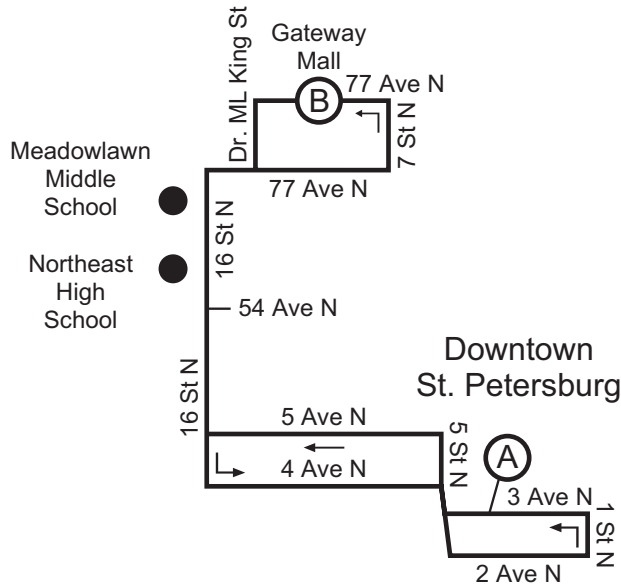

**LEGEND**

- Timepoint; see scheduled times. Board at bus stop signs located frequently along the route.
  - Landmark
- Note: Map not to scale

# Route 16

## DOWNTOWN ST. PETERSBURG TO GATEWAY MALL

### SUNDAY & HOLIDAYS

(A) 3 Ave N & 4 St N	(B) Gateway Mall	(B) Gateway Mall	(A) 3 Ave N & 4 St N
8:15 AM	8:40	8:50 AM	9:20
9:20	9:45	9:55	10:25
10:25	10:50	11:00	11:30
11:30	11:55	12:05 PM	12:35
12:35 PM	1:00	1:10	1:40
1:40	2:05	2:15	2:45
2:45	3:10	3:20	3:50
3:50	4:15	4:25	4:55
4:55	5:20	5:30	6:00
6:00	6:25	6:35	7:00