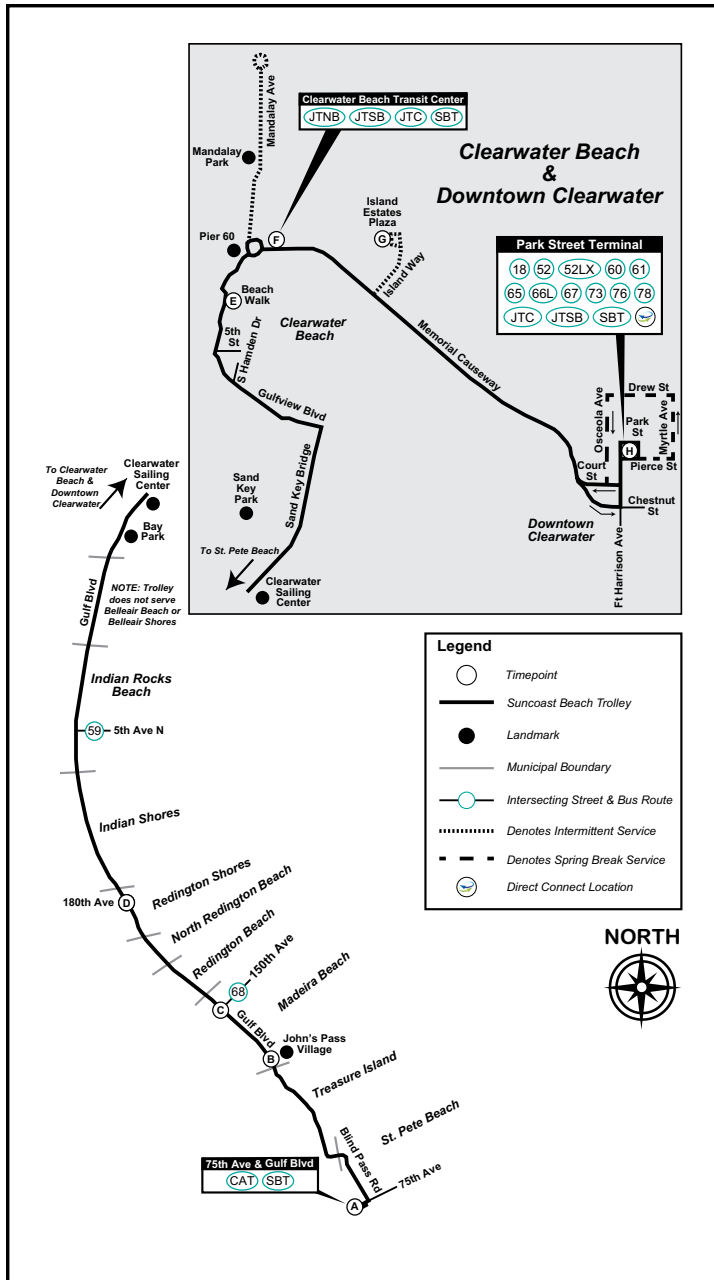

The Clearwater Jolley Trolley (727) 445-1200 provides circulator service to Clearwater Beach, Island Estates, and Mandalay Ave every day beginning at 10:00 AM. PSTA passes are valid on both services.

* - These trips run on Friday and Saturday Only.

X - Serves Mandalay Ave & Acacia St these trips

NOTE: Trolley does not serve Belleair Beach or Belleair Shores

♿ - Wheelchair Service Provided On All Trips

TIMES SHOWN ARE SCHEDULED BUT MAY VARY DUE TO TRAFFIC CONDITIONS, WEATHER OR UNFORESEEN EVENTS.

Effective 2-27-22