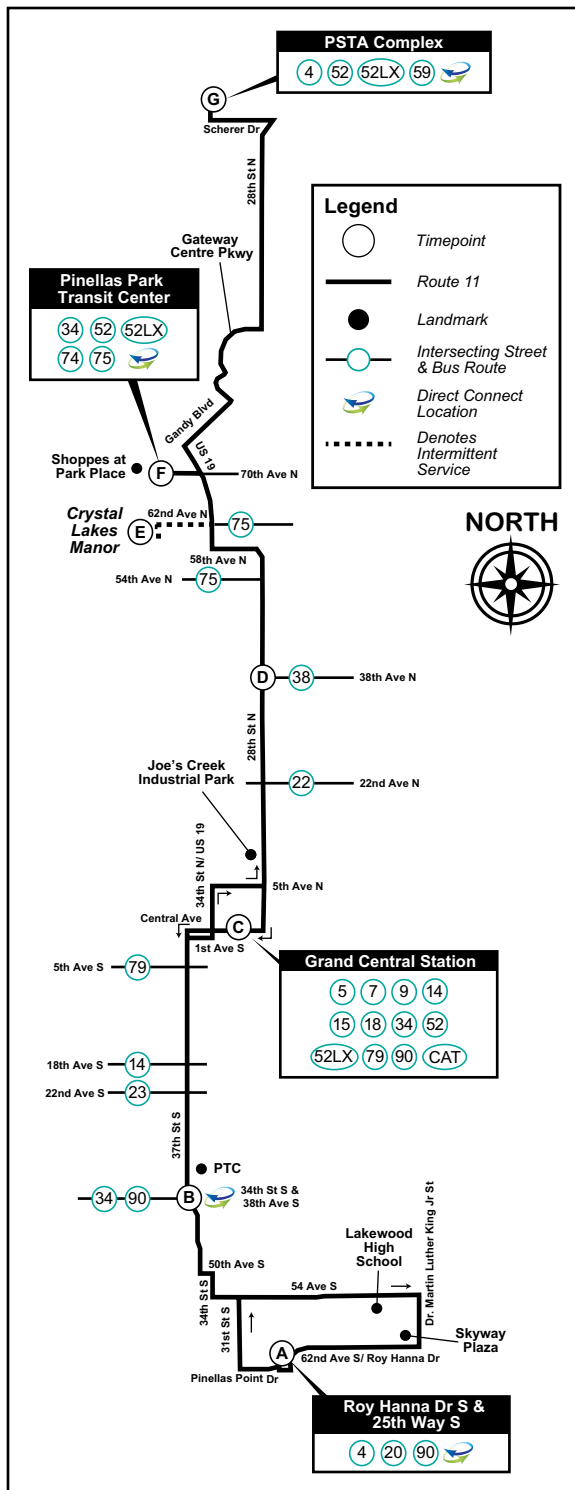

## PSTA COMPLEX and PINELLAS PARK TRANSIT CENTER TO 25 WAY S & ROY HANNA DR

MONDAY - FRIDAY

(G)	(F)	(E)	(D)	(C)	(B)	(A)
PSTA Complex	Pinellas Park Transit Center	Crystal Lakes Manor	28 St N & 38 Ave N	Grand Central Station	37 St S & 38 Ave S	25 Way S & Roy Hanna Dr
—	—	—	—	5:47	6:00	6:18
—	—	—	6:59	7:18	7:31	7:49
7:28 AM	7:46	—	7:59	8:18	8:31	8:49
8:19	8:37	8:45	8:59	9:18	9:31	9:49
9:28	9:46	—	9:59	10:18	10:31	10:49
10:19	10:37	10:45	10:59	11:18	11:31	11:51
11:26	11:44	—	11:58	12:18	12:32	12:52
12:16 PM	12:36	12:44	12:58	1:18	1:32	1:52
1:23	1:43	—	1:58	2:18	2:32	2:52
2:16	2:36	2:44	2:58	3:18	3:32	3:52
3:23	3:43	—	3:58	4:18	4:32	4:51
4:17	4:37	4:45	4:59	5:18	5:31	5:50
5:25	5:44	—	5:59	6:18	6:31	6:50
6:18	6:37	6:45	6:59	7:18	7:31	7:50

# Route 11

25 WAY S & ROY HANNA DR TO PSTA COMPLEX  
and PINELLAS PARK TRANSIT CENTER

SATURDAY

(A) 25 Way S & Roy Hanna Dr	(B) 37 St S & 38 Ave S	(C) Grand Central Station	(D) 28 St N & 38 Ave N	(E) Crystal Lakes Manor	(F) Pinellas Park Transit Center	(G) PSTA Complex
-	-	-	-	-	-	-
-	-	-	-	-	-	-
6:16 AM	6:25	6:45	6:57	-	7:13	7:33
7:16	7:25	7:45	7:57	-	8:13	8:33
8:16	8:25	8:45	8:57	9:10	9:23	9:43
9:16	9:25	9:45	9:57	-	10:15	10:35
10:15	10:25	10:45	10:57	11:10	11:24	11:44
11:15	11:25	11:45	11:57	-	12:15	12:35
12:15 PM	12:25	12:45	12:57	1:10	1:24	1:44
1:15	1:25	1:45	1:57	-	2:16	2:36
2:14	2:25	2:45	2:57	3:10	3:24	3:44
3:14	3:25	3:45	3:57	-	4:16	4:36
4:14	4:25	4:45	4:57	5:10	5:23	5:43
5:16	5:25	5:45	5:56	-	6:12	6:32

\* - This trip starts at 37 St S & 18 Ave S at 5:50 AM on Saturday only.

♿ - Wheelchair service provided on all trips

Effective 10-16-22

TIMES SHOWN ARE SCHEDULED BUT MAY VARY DUE TO TRAFFIC CONDITIONS, WEATHER OR UNFORESEEN EVENTS.