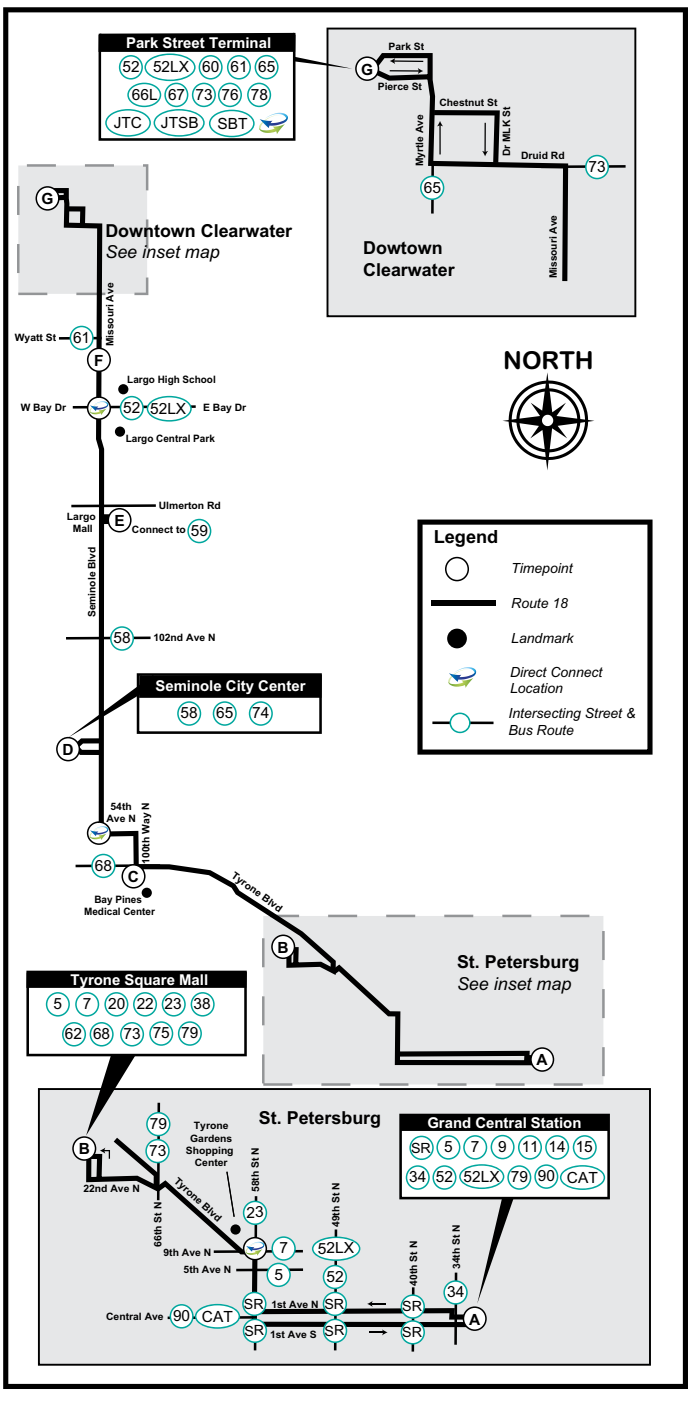

SUNDAY & HOLIDAYS

(A) Grand Central Station	(B) Tyrone Square Mall	(C) Bay Pines VA Medical Center	(D) Seminole City Center	(E) Largo Mall	(F) Missouri Ave & Rosery Rd	(G) Park Street Terminal
6:31 AM	6:47	7:03	7:17	7:30	7:40	7:50
7:31	7:47	8:03	8:17	8:30	8:40	8:50
8:31	8:47	9:03	9:17	9:30	9:40	9:50
9:31	9:47	10:03	10:17	10:30	10:40	10:50
10:31	10:47	11:03	11:17	11:30	11:40	11:50
11:31	11:47	12:03	12:17	12:30	12:40	12:50
12:29 PM	12:45	1:01	1:15	1:28	1:38	1:50
1:24	1:40	1:56	2:10	2:25	2:38	2:50
2:24	2:40	2:56	3:10	3:25	3:38	3:50
3:24	3:40	3:56	4:10	4:25	4:38	4:50
4:24	4:40	4:56	5:10	5:25	5:38	5:50
5:24	5:40	5:56	6:10	6:25	6:38	6:50
6:33	6:48	7:02	7:14	7:28	7:38	7:50
7:33	7:48	8:02	8:14	8:28	8:38	8:50

♿ - Wheelchair Service Provided On All Trips

TIMES SHOWN ARE SCHEDULED BUT MAY VARY DUE TO TRAFFIC CONDITIONS, WEATHER OR UNFORESEEN EVENTS.

Effective 10-16-22