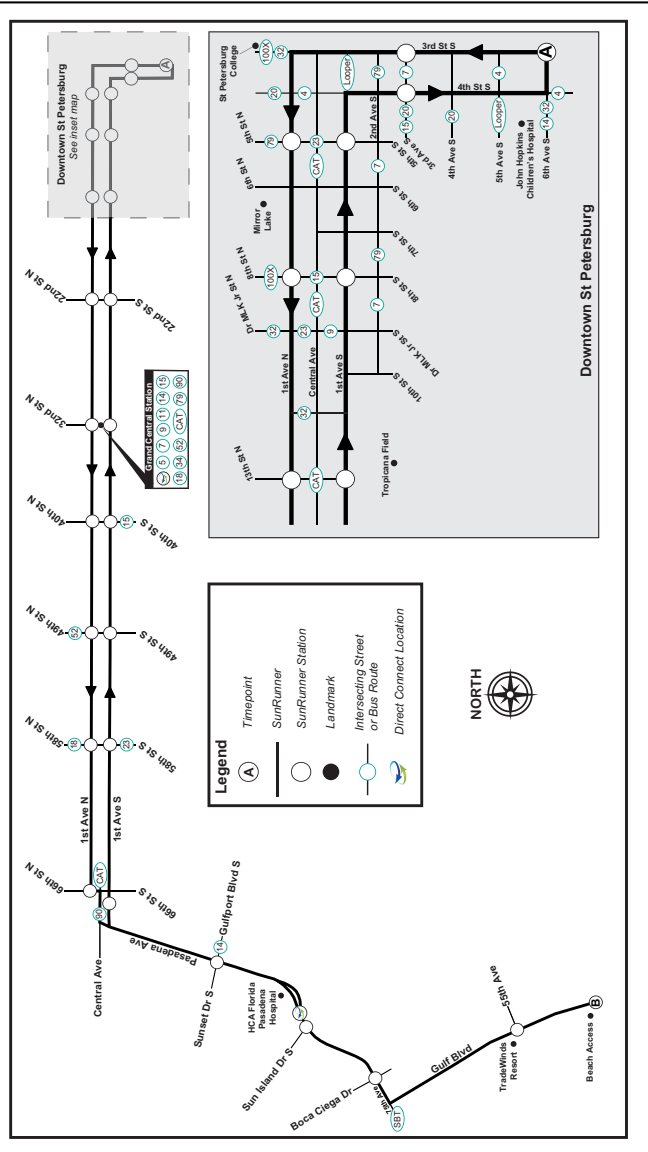

SunRunner

SunRunner

ST PETE BEACH TO THE BURG SUNDAY - SATURDAY

THE BURG TO ST PETE BEACH SUNDAY - SATURDAY

(B) St Pete Beach Access	(A) 6th Avenue South	(A) 6th Avenue South	(B) St Pete Beach Access
-	-	6:07 AM	6:42
-	-	6:22	6:57
6:00 AM	6:35	6:37	7:12
6:15	6:50	6:52	7:27
6:30	7:05	7:07	7:42
6:45	7:20	7:22	7:57
7:00	7:35	7:37	8:12
7:15	7:50	7:52	8:27
7:30	8:05	8:07	8:42
7:45	8:20	8:22	8:57
8:00	8:35	8:37	9:12
8:15	8:50	8:52	9:27
8:30	9:05	9:07	9:42
8:45	9:20	9:22	10:02
9:00	9:40	9:42	10:22
9:15	9:55	9:57	10:37
9:30	10:10	10:12	10:52
9:45	10:25	10:27	11:07
10:00	10:40	10:42	11:22
10:15	10:55	10:57	11:37
10:30	11:10	11:12	11:52
10:45	11:25	11:27	12:07
11:00	11:40	11:42	12:22
11:15	11:55	11:57	12:37
11:30	12:10	12:12 PM	12:52
11:45	12:25	12:27	1:07
12:00 PM	12:40	12:42	1:22
12:15	12:55	12:57	1:37
12:30	1:10	1:12	1:52
12:45	1:25	1:27	2:07
1:00	1:40	1:42	2:22
1:15	1:55	1:57	2:37
1:30	2:10	2:12	2:52
1:45	2:25	2:27	3:07
2:00	2:40	2:42	3:22
2:15	2:55	2:57	3:37
2:30	3:10	3:12	3:52
2:45	3:25	3:27	4:07
3:00	3:40	3:42	4:22
3:15	3:55	3:57	4:37
3:30	4:10	4:12	4:52
3:45	4:25	4:27	5:07
4:00	4:40	4:42	5:22
4:15	4:55	4:57	5:37
4:30	5:10	5:12	5:52
4:45	5:25	5:27	6:07
5:00	5:40	5:42	6:22
5:15	5:55	5:57	6:37
5:30	6:10	6:12	6:50
5:45	6:25	6:27	7:05
6:00	6:38	6:40	7:18
6:15	6:53	6:55	7:33
6:30	7:08	7:10	7:48
6:45	7:23	7:25	8:03
7:00	7:38	7:40	8:18
7:15	7:53	7:55	8:33
7:30	8:08	8:10	8:48
7:45	8:23	8:25	9:03
8:00	8:38	8:40	9:18
8:30	9:08	9:10	9:47
9:00	9:37	9:39	10:16
9:30	10:07	10:09	10:46
10:00	10:37	10:39	11:16
10:30	11:07	11:09	11:46
11:00	11:37	11:39	12:16
11:30	12:07	12:09	12:46
12:00	12:37	-	-

♿ - Wheelchair Service Provided On All Trips

TIMES SHOWN ARE SCHEDULED BUT MAY VARY DUE TO TRAFFIC CONDITIONS, WEATHER OR UNFORESEEN EVENTS.