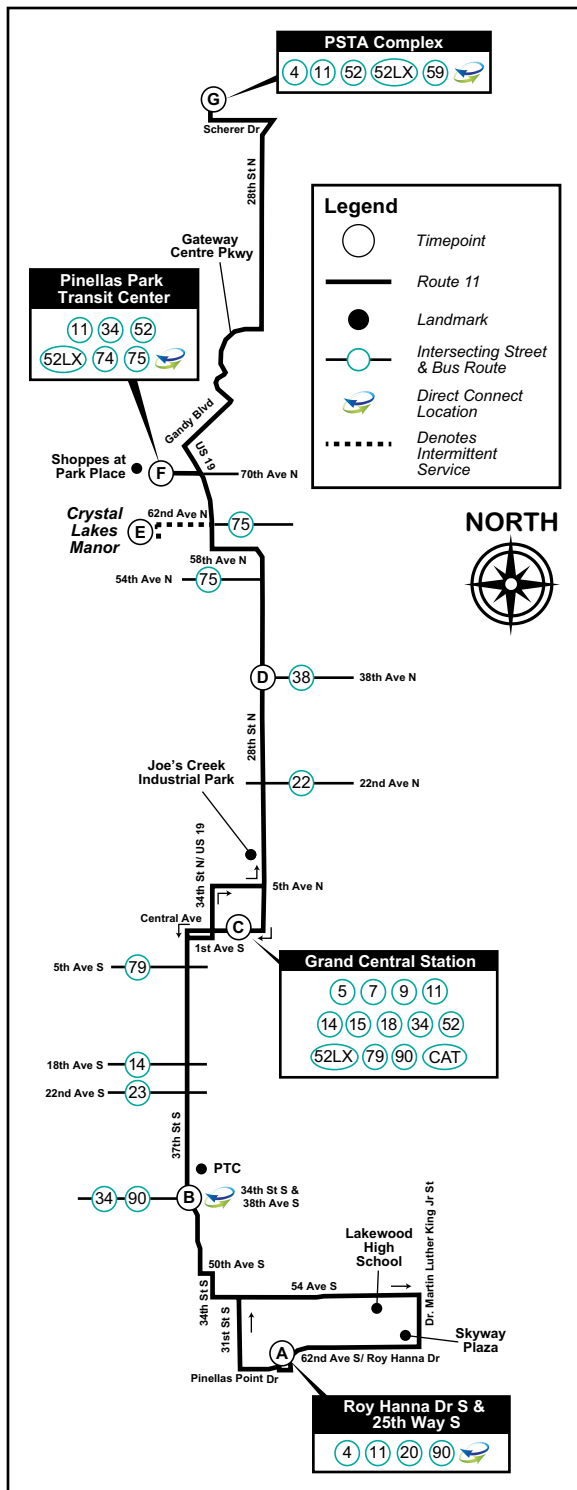

PSTA COMPLEX and PINELLAS PARK TRANSIT CENTER TO 25 WAY S & ROY HANNA DR

MONDAY - FRIDAY

(G)	(F)	(E)	(D)	(C)	(B)	(A)
PSTA Complex	Pinellas Park Transit Center	Crystal Lakes Manor	28 St N & 38 Ave N	Grand Central Station	37 St S & 38 Ave S	25 Way S & Roy Hanna Dr
—	—	—	—	5:47	6:00	6:18
—	—	—	6:57	7:18	7:31	7:49
7:28 AM	7:46	—	7:57	8:18	8:31	8:49
8:19	8:37	8:45	8:57	9:18	9:31	9:49
9:28	9:46	—	9:57	10:18	10:31	10:49
10:19	10:37	10:45	10:57	11:18	11:31	11:51
11:26	11:44	—	11:56	12:18	12:32	12:52
12:16 PM	12:36	12:44	12:56	1:18	1:32	1:52
1:23	1:43	—	1:56	2:18	2:32	2:52
2:16	2:36	2:44	2:56	3:18	3:32	3:52
3:23	3:43	—	3:56	4:18	4:32	4:51
4:19	4:39	4:47	4:59	5:18	5:31	5:50
5:27	5:46	—	5:59	6:18	6:31	6:50
6:20	6:39	6:47	6:59	7:18	7:31	7:50

♿ - Wheelchair service provided on all trips

Effective 02-05-23

TIMES SHOWN ARE SCHEDULED BUT MAY VARY DUE TO TRAFFIC CONDITIONS, WEATHER OR UNFORESEEN EVENTS.