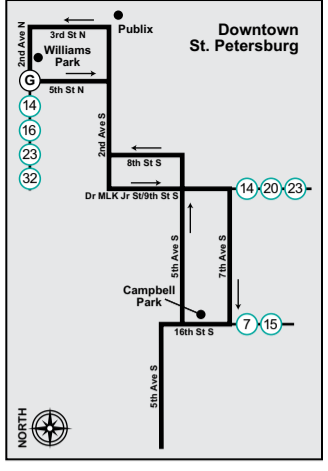

**Legend**

- Timepoint
- Route 79
- Landmark
- Intersecting Street & Bus Route
- ☺ Direct Connect Location

## LARGO TRANSIT CENTER TO DOWNTOWN ST. PETERSBURG MONDAY - FRIDAY

(A) Largo Transit Center	(B) Ulmerton Rd & 62 St N	(C) 66 St N & Park Blvd	(D) 22 Ave N at Tyrone Mall	(E) Gulfport Blvd & 49 St S	(F) Grand Central Station	(G) 5 St N & 1 Ave N
—	5:35	5:47	6:02	6:18	6:34	6:53
5:50 AM	6:03	6:21	6:39	6:57	7:13	7:32
6:25	6:38	6:53	7:11	7:29	7:45	8:04
7:08	7:21	7:36	7:54	8:12	8:28	8:47
7:40	7:53	8:08	8:26	8:44	9:00	9:19
8:12	8:25	8:40	8:58	9:16	9:32	9:51
8:44	8:57	9:12	9:30	9:48	10:04	10:23
9:16	9:29	9:44	10:02	10:20	10:36	10:55
9:48	10:01	10:16	10:34	10:52	11:08	11:27
10:20	10:33	10:48	11:06	11:24	11:40	11:59
10:52	11:05	11:20	11:38	11:56	12:12	12:31
11:24	11:37	11:52	12:10	12:28	12:44	1:03
11:56	12:09	12:24	12:42	1:00	1:16	1:35
12:28 PM	12:41	12:56	1:14	1:32	1:48	2:07
1:00	1:13	1:28	1:46	2:04	2:20	2:39
1:32	1:45	2:00	2:18	2:36	2:52	3:11
2:04	2:17	2:32	2:50	3:08	3:24	3:43
2:36	2:49	3:04	3:22	3:40	3:56	4:15
3:08	3:21	3:36	3:54	4:12	4:28	4:47
3:40	3:53	4:08	4:26	4:44	5:00	5:19
4:12	4:25	4:40	4:58	5:16	5:32	5:51
4:44	4:57	5:12	5:30	5:48	6:04	6:23
5:16	5:29	5:44	6:02	6:20	6:36	6:55
5:48	6:01	6:16	6:34	6:52	7:08	7:27
6:20	6:33	6:48	7:06	7:24	7:40	7:59
6:52	7:05	7:20	7:38	7:54	8:10	8:29
7:25	7:38	7:53	8:11	8:25	8:41	9:00
7:57	8:10	8:25	8:43	8:57	9:13	—

# Route 79

## DOWNTOWN ST. PETERSBURG TO LARGO TRANSIT CENTER