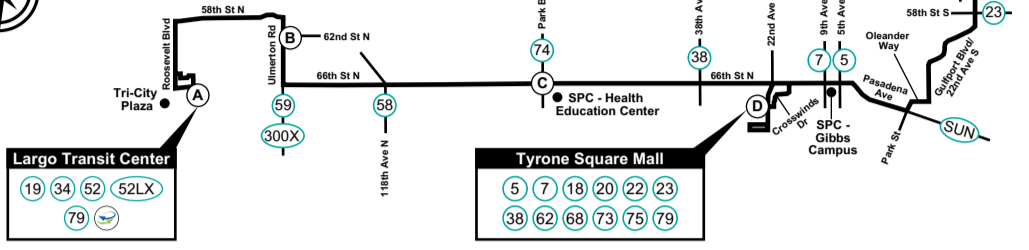

**Legend**

- Timepoint
- Route 79
- Landmark
- Intersecting Street & Bus Route
- ☺ Direct Connect Location

## LARGO TRANSIT CENTER TO DOWNTOWN ST. PETERSBURG MONDAY - FRIDAY

(A) Largo Transit Center	(B) Ulmerton Rd & 62 St N	(C) 66 St N & Park Blvd	(D) 22 Ave N at Tyrone Mall	(E) Gulfport Blvd & 49 St S	(F) Grand Central Station	(G) 5 St N & 1 Ave N
—	5:35	5:47	6:02	6:18	6:34	6:53
5:50 AM	6:03	6:21	6:39	6:57	7:13	7:32
6:25	6:38	6:53	7:11	7:29	7:45	8:04
7:08	7:21	7:36	7:54	8:12	8:28	8:47
7:40	7:53	8:08	8:26	8:44	9:00	9:19
8:12	8:25	8:40	8:58	9:16	9:32	9:51
8:44	8:57	9:12	9:30	9:48	10:04	10:23
9:16	9:29	9:44	10:02	10:20	10:36	10:55
9:48	10:01	10:16	10:34	10:52	11:08	11:27
10:20	10:33	10:48	11:06	11:24	11:40	11:59
10:52	11:05	11:20	11:38	11:56	12:12	12:31
11:24	11:37	11:52	12:10	12:28	12:44	1:03
11:56	12:09	12:24	12:42	1:00	1:16	1:35
12:28 PM	12:41	12:56	1:14	1:32	1:48	2:07
1:00	1:13	1:28	1:46	2:04	2:20	2:39
1:32	1:45	2:00	2:18	2:36	2:52	3:11
2:04	2:17	2:32	2:50	3:08	3:24	3:43
2:36	2:49	3:04	3:22	3:40	3:56	4:15
3:08	3:21	3:36	3:54	4:12	4:28	4:47
3:40	3:53	4:08	4:26	4:44	5:00	5:19
4:12	4:25	4:40	4:58	5:16	5:32	5:51
4:44	4:57	5:12	5:30	5:48	6:04	6:23
5:16	5:29	5:44	6:02	6:20	6:36	6:55
5:48	6:01	6:16	6:34	6:52	7:08	7:27
6:20	6:33	6:48	7:06	7:24	7:40	7:59
6:52	7:05	7:20	7:38	7:54	8:10	8:29
7:25	7:38	7:53	8:11	8:25	8:41	9:00
7:57	8:10	8:25	8:43	8:57	9:13	—

## DOWNTOWN ST. PETERSBURG TO LARGO TRANSIT CENTER