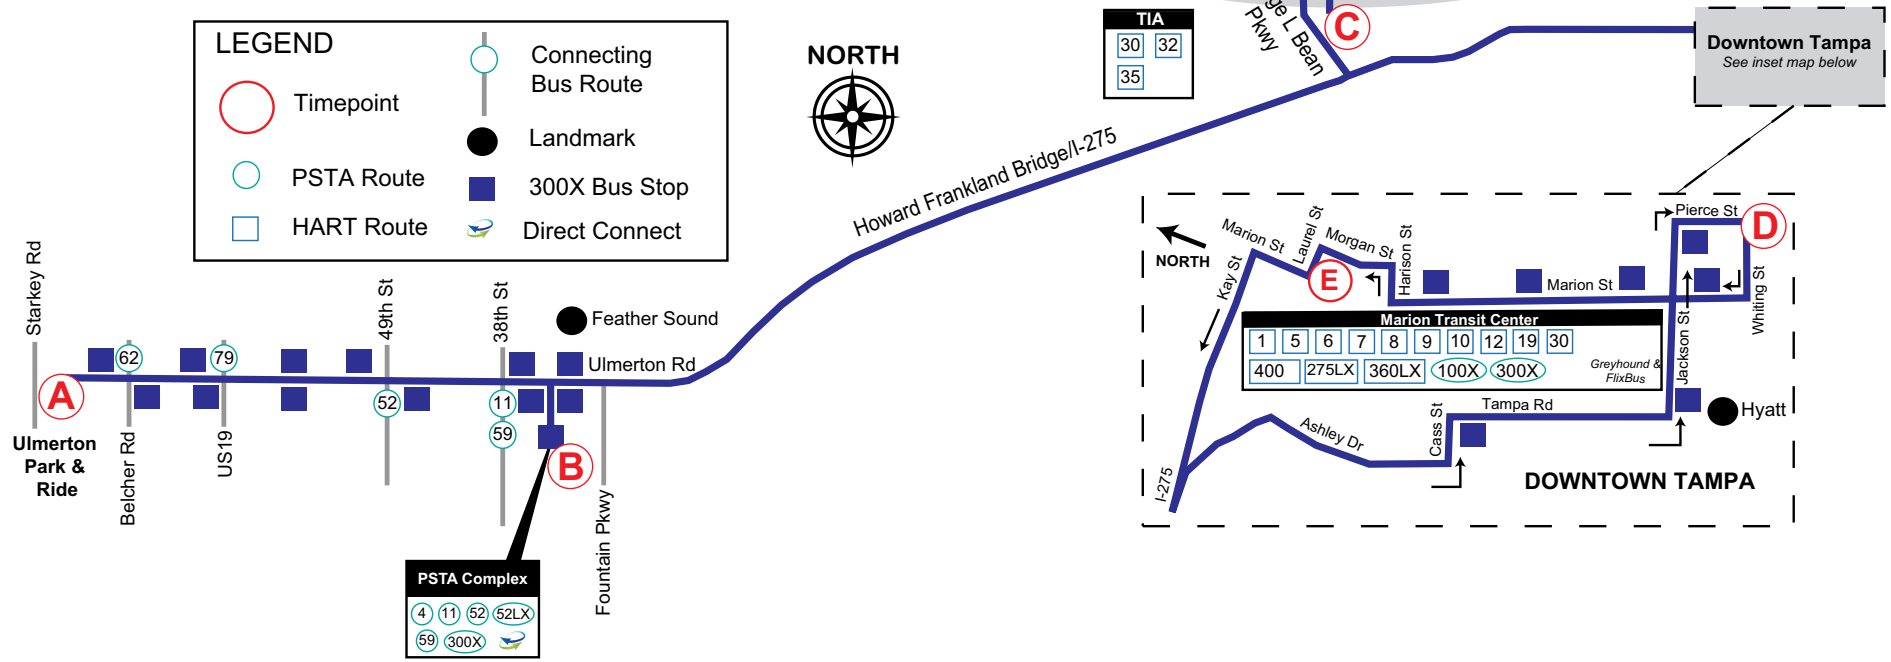

300X AIRPORTEXPRESS

ULMERTON PARK & RIDE TO TAMPA INTERNATIONAL AIRPORT AND DOWNTOWN TAMPA

MONDAY - FRIDAY
NO SATURDAY, SUNDAY OR HOLIDAY SERVICE

TAMPA INTERNATIONAL AIRPORT AND DOWNTOWN TAMPA TO ULMERTON PARK & RIDE

MONDAY - FRIDAY
NO SATURDAY, SUNDAY OR HOLIDAY SERVICE

(A) Ulmerton Park & Ride	(B) PSTA Complex	(C) Tampa International Airport	(D) Pierce St.	(E) Marion Transit Center	(E) Marion Transit Center	(C) Tampa International Airport	(B) PSTA Complex	(A) Ulmerton Park & Ride
6:10 AM	6:23	6:55	7:13	7:18	7:42 AM	8:00	8:32	8:45
7:00	—	—	7:50	7:55	8:42	9:00	9:32	9:45
8:07	8:20	8:52	9:10	9:15	9:42	10:00	10:32	10:45
9:10	9:23	9:55	10:13	10:18	10:42	11:00	11:32	11:45
12:07 PM	12:20	12:55	1:13	1:18	1:42 PM	2:00	2:32	2:45
3:17	3:30	4:02	4:20	4:25	4:45	—	—	5:35
4:17	4:30	5:02	5:20	5:25	5:43	6:01	6:33	6:46
5:20	5:33	6:05	6:20	6:25	6:42	7:00	7:32	7:45
6:20	6:33	7:05	7:20	7:25	7:42	8:00	8:32	8:45

♿ - Wheelchair Service Provided On All Trips

TIMES SHOWN ARE SCHEDULED BUT MAY VARY DUE TO TRAFFIC CONDITIONS, WEATHER OR UNFORESEEN EVENTS.

Effective 6-02-24