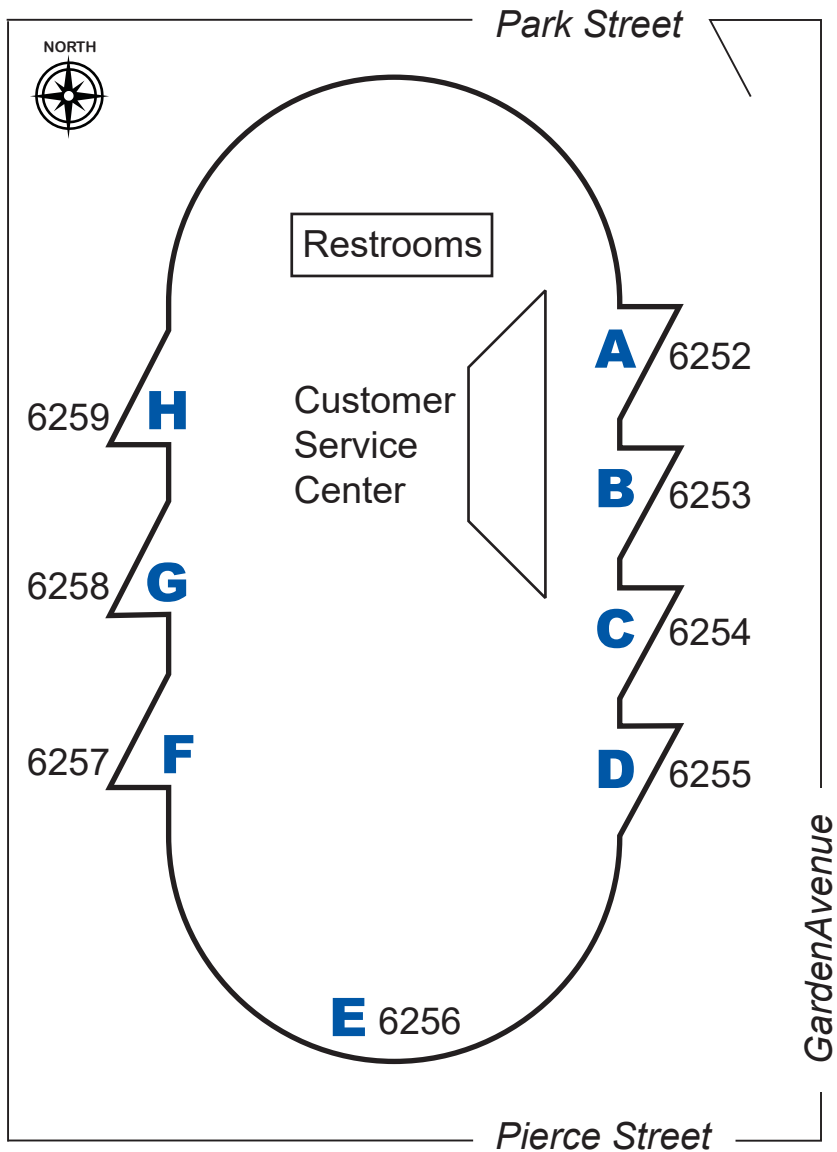

Park Street Terminal Loading Chart

Effective 6/04/2023

PLATFORM	ROUTE	DESTINATION
A 6252	65 66L	Seminole City Center, Tarpon Springs & Coachman Fundamental Middle School
B 6253	SBT	Clearwater Beach, Gulf Beaches, St. Pete Beach
C 6254	52 52LX	St. Petersburg - East Bay Dr Carillon Office Complex
D 6255	18	Tyrone Square Mall & St. Petersburg
E 6256	61	Dunedin
F 6257	61 73	Largo Tyrone Square Mall
G 6258	60	Clearwater Mall, Bayview & Drew St
H 6259	67 76 78	Westfield Countryside, Oldsmar Westfield Countryside Westfield Countryside