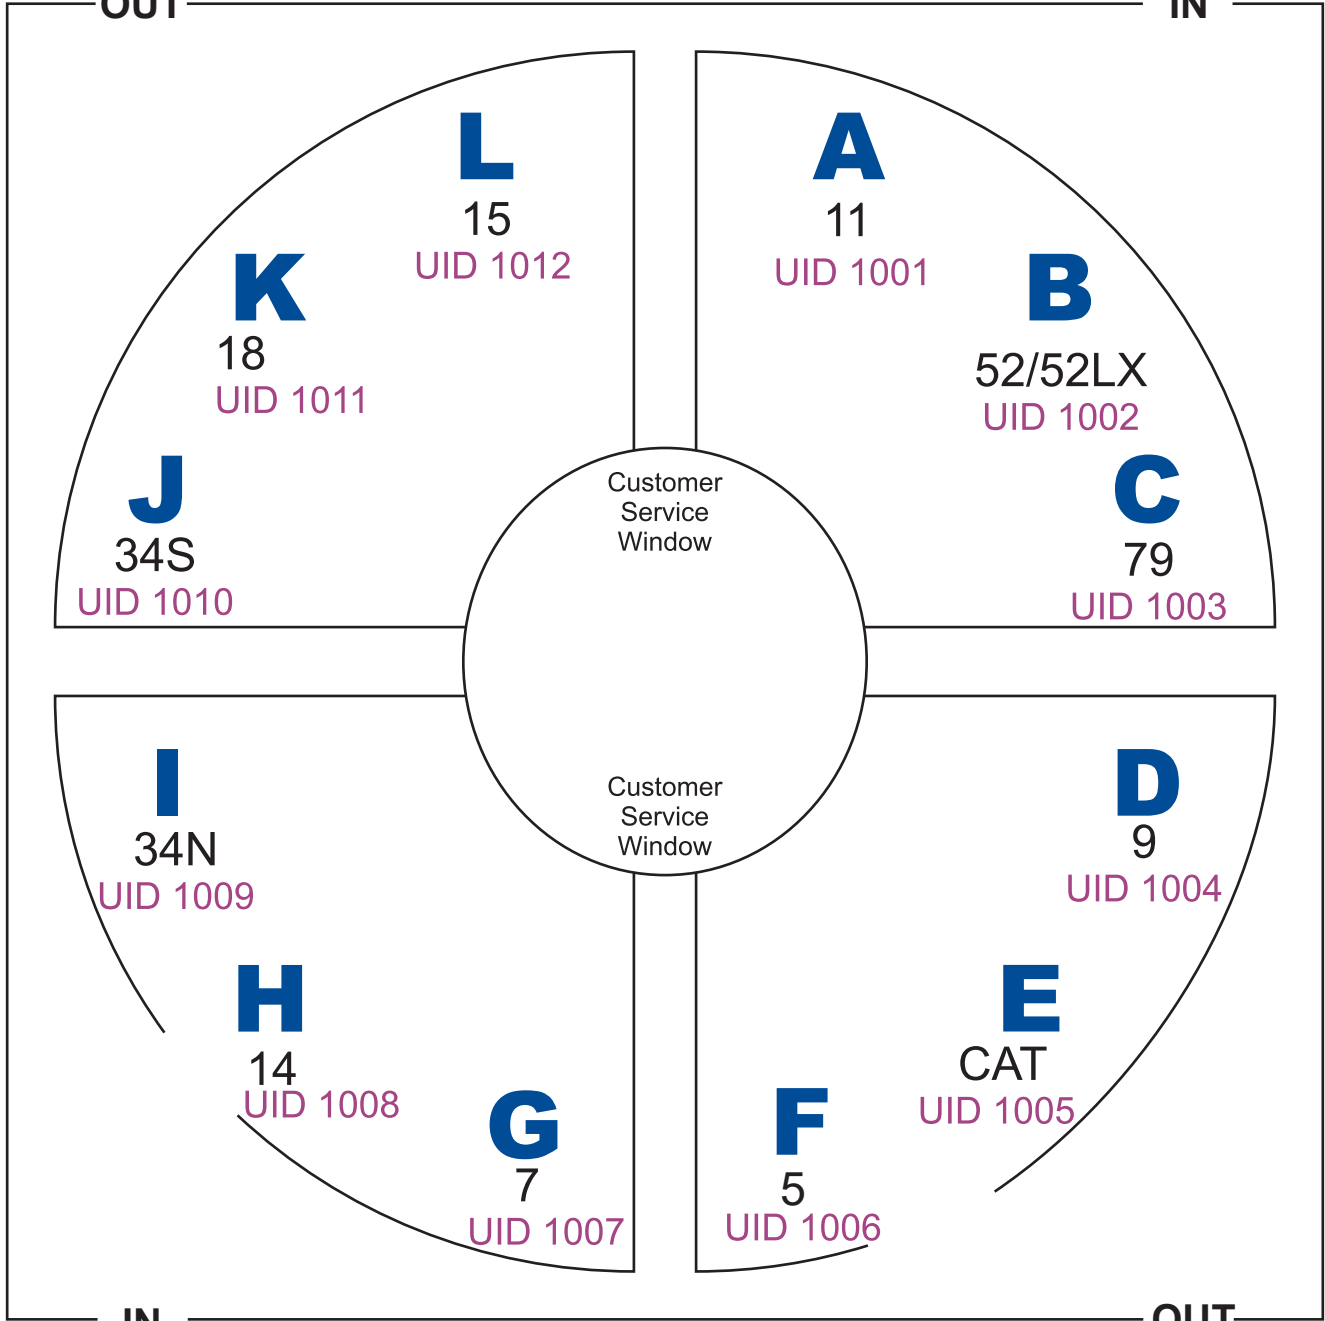

Grand Central Station

Effective 10/06/2024

NORTH

Central Avenue

OUT

IN

IN

OUT

1st Ave S