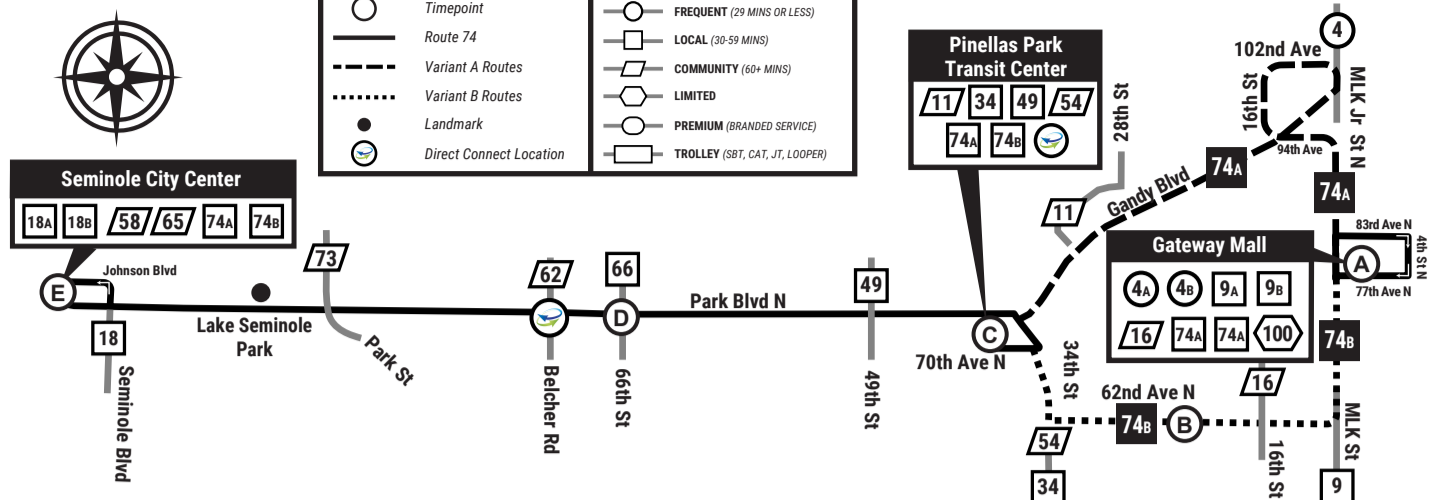

### Legend

- Timepoint
- Route 74
- Variant A Routes
- Variant B Routes
- Landmark
- Direct Connect Location

### Bus Route and Intersecting Street

- FREQUENT (29 MINS OR LESS)
- LOCAL (30-59 MINS)
- ◇ COMMUNITY (60+ MINS)
- ◊ LIMITED
- ◐ PREMIUM (BRANDED SERVICE)
- ◑ TROLLEY (SBT, CAT, JT, LOOPER)

## Route 74

GATEWAY MALL & SEMINOLE CITY CENTER  
SUNDAY

VIA	A Gateway Mall	B 62nd Ave N & 21st St	C Pinellas Park Transit Center	D Park 66 Shopping Center	E Seminole City Center
B	7:40 AM	7:47	7:52	8:03	8:16
A	8:10	-	8:30	8:41	8:54
B	8:40	8:47	8:52	9:03	9:16
A	9:10	-	9:30	9:41	9:54
B	9:40	9:47	9:52	10:03	10:16
A	10:10	-	10:30	10:41	10:54
B	10:40	10:47	10:52	11:03	11:16
A	11:10	-	11:30	11:41	11:54
B	11:40	11:47	11:52	12:03	12:16
A	12:10 AM	-	12:30	12:41	12:54
B	12:40	12:47	12:52	1:03	1:16
A	1:10	-	1:30	1:41	1:54
B	1:40	1:47	1:52	2:03	2:16
A	2:10	-	2:30	2:41	2:54
B	2:40	2:47	2:52	3:03	3:16
A	3:10	-	3:30	3:41	3:54
B	3:40	3:47	3:52	4:03	4:16
A	4:10	-	4:30	4:41	4:54
B	4:40	4:47	4:52	5:03	5:16
A	5:10	-	5:30	5:41	5:54
B	5:40	5:47	5:52	6:03	6:16
A	6:10	-	6:30	6:41	6:54
B	6:40	6:47	6:52	7:03	7:16
A	7:10	-	7:30	7:41	7:54
B	7:40	7:47	7:52	8:03	8:16